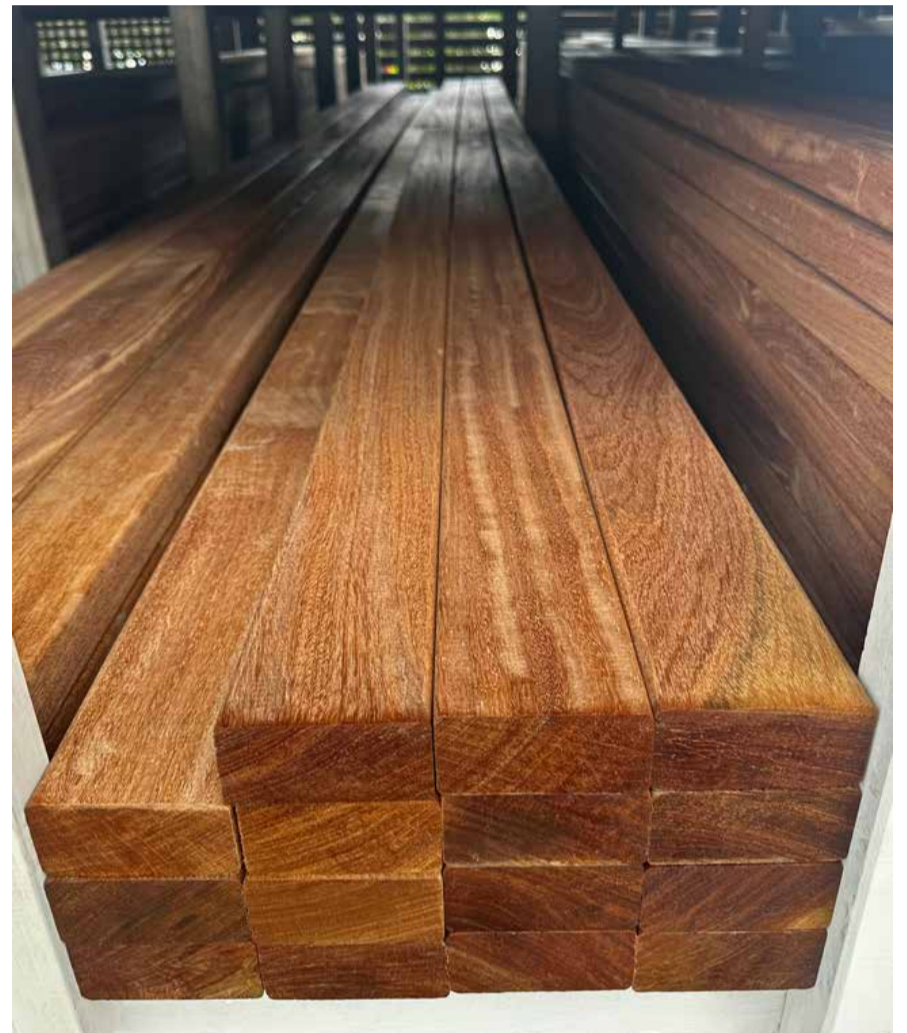

CUMARU TIMBER

(Dipteryx odorata)

F27 Dura 1 Select Appearance Grade Seasoned Hardwood

This stunning hardwood is known for its high density, durability, and beautiful grain.

Termite Resistant, Not Susceptible to Lyctid Borer, Kiln Dried, Non-Bleed and BAL19 Rating.

Ideal for a wide range of applications including:

- Structural, Engineered Timber
- Staircases, Handrails and Screening
- Exposed Rafters, Floor and Deck Joists
- Joinery, Exquisite Pergola and Gazebo Timber

Common names: Southern Spotty, Tonka, Brazilian Teak

Available Set Lengths:

2.1m to 6.0m (.300mm increments)

Available Sizes:

- DPR 90 x 45mm
- DPR 140 x 45mm
- DPR 190 x 45mm
- DAR 240 x 45mm
- DAR 290 x 45mm

DPR = Dressed Pencil Round   DAR = Dressed All Round

F27 Grading is in accordance with AS3959-2009.

QUALITY TIMBER