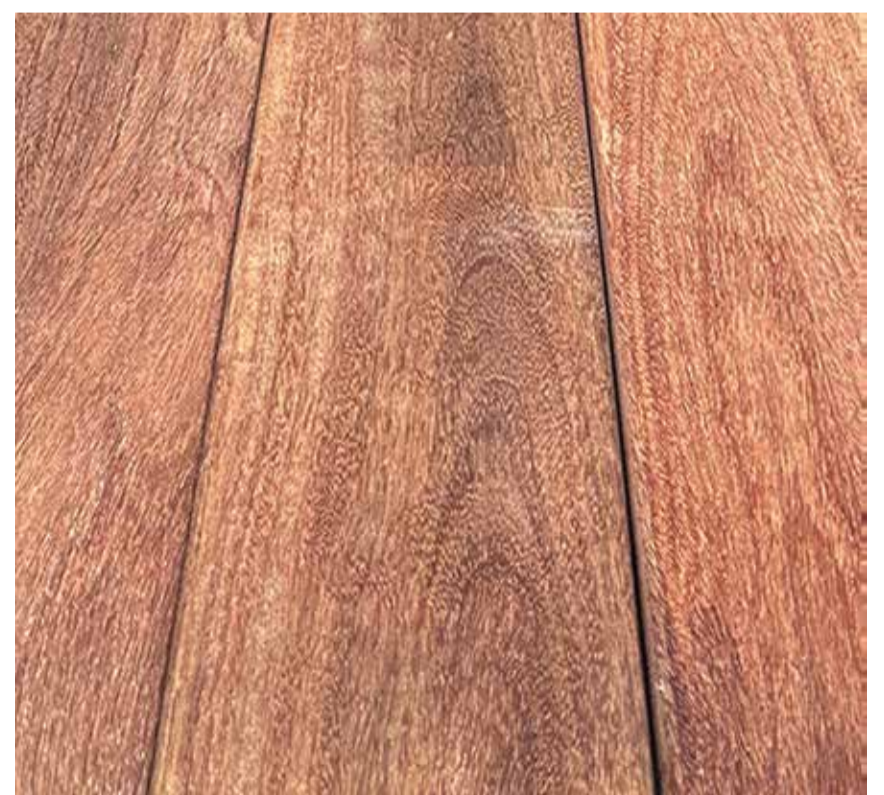

CUMARU TIMBER

(Dipteryx odorata)

F27 Dura 1 Select Appearance Grade Seasoned Hardwood

This stunning hardwood is known for its high density, durability, and beautiful grain.

Termite Resistant, Not Susceptible to Lyctid Borer, Kiln Dried, Non-Bleed and BAL19 Rating.

Ideal for a wide range of applications including:

- Structural, Engineered Timber
- Staircases, Handrails and Screening
- Exposed Rafters, Floor and Deck Joists
- Joinery, Exquisite Pergola and Gazebo Timber

Common names: Southern Spotty, Tonka, Brazilian Teak

Available Set Lengths:

2.1m to 6.0m (.300mm increments)

Available Sizes:

- DPR 90 x 45mm
- DPR 140 x 45mm
- DPR 190 x 45mm
- DAR 240 x 45mm
- DAR 290 x 45mm

DPR = Dressed Pencil Round   DAR = Dressed All Round

F27 Grading is in accordance with AS3959-2009.

QUALITY TIMBER